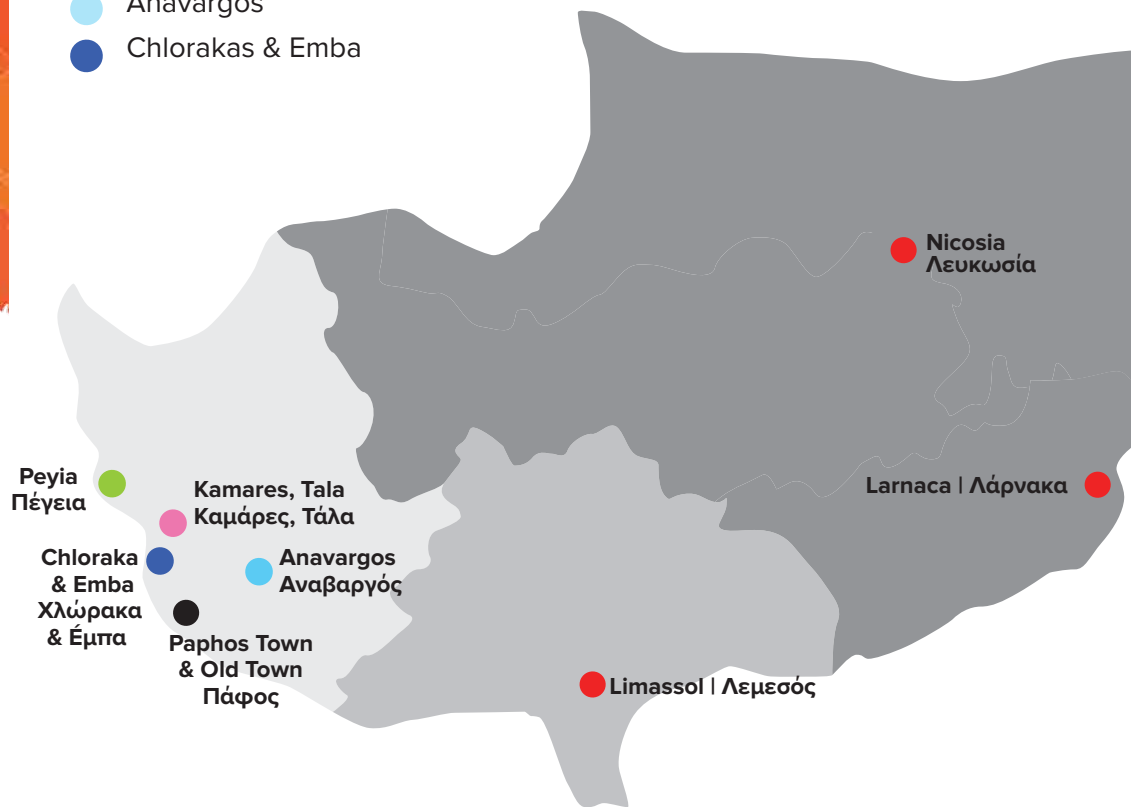

- Paphos Town & Old Town
- Limassol District
- Paphos District
- Peyia
- Kamares, Tala
- Anavargos
- Chlorakas & Emba

This map is provided as a guide to the location of the artists' studios. For the specific locations and directions to individual studios, please see each artist's entry. Alternatively, visit our website for individual maps at www.cyprusopenstudios.com